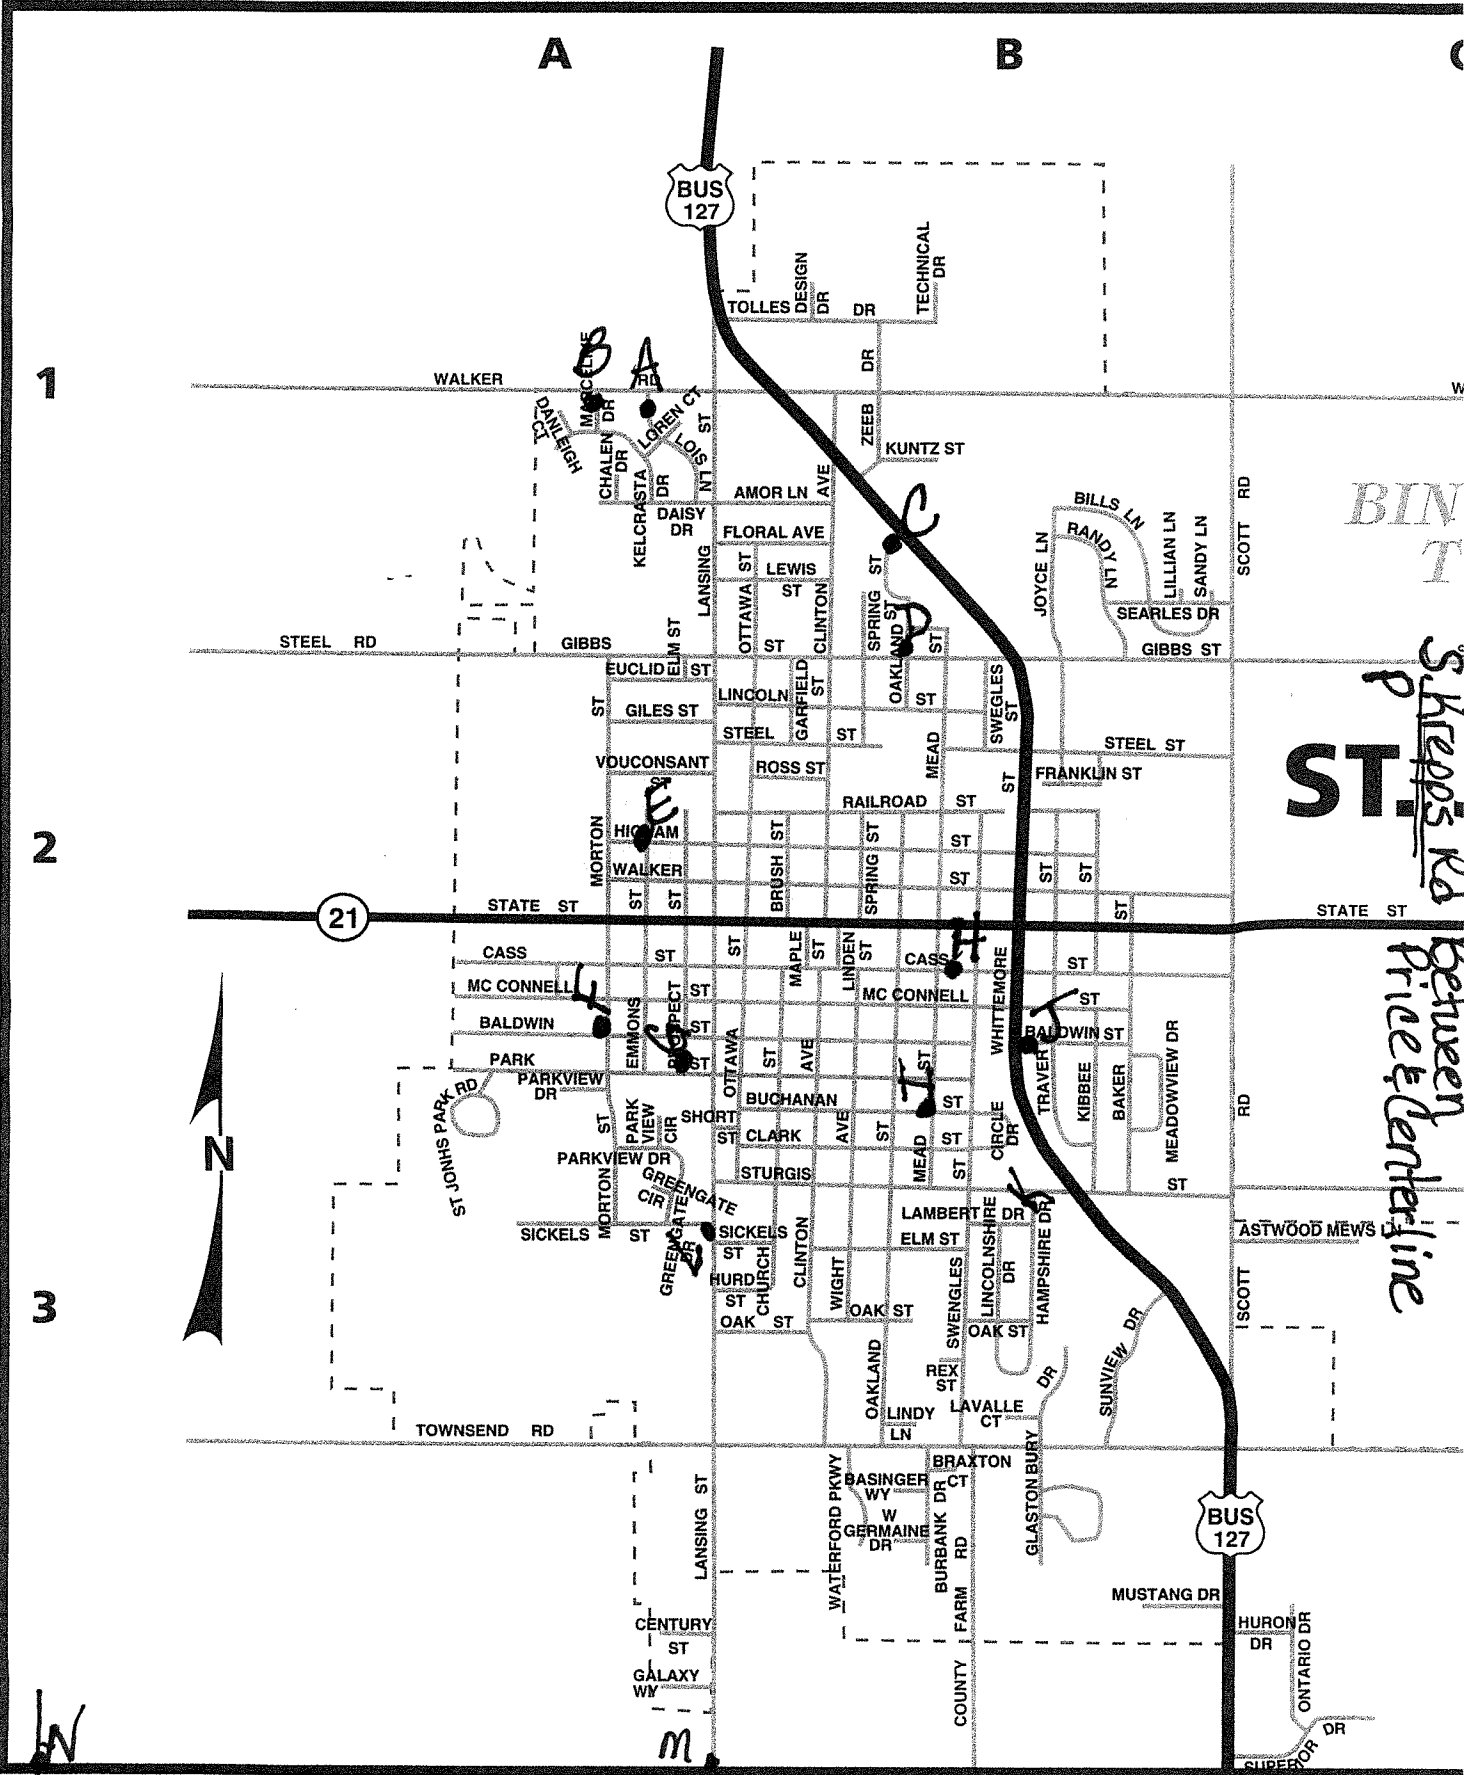

1

2

3

A

B

W

BIN T

S. Krepas Rd

Between Price & Centerline

M

D. Taylor Rd

N Lowell Rd